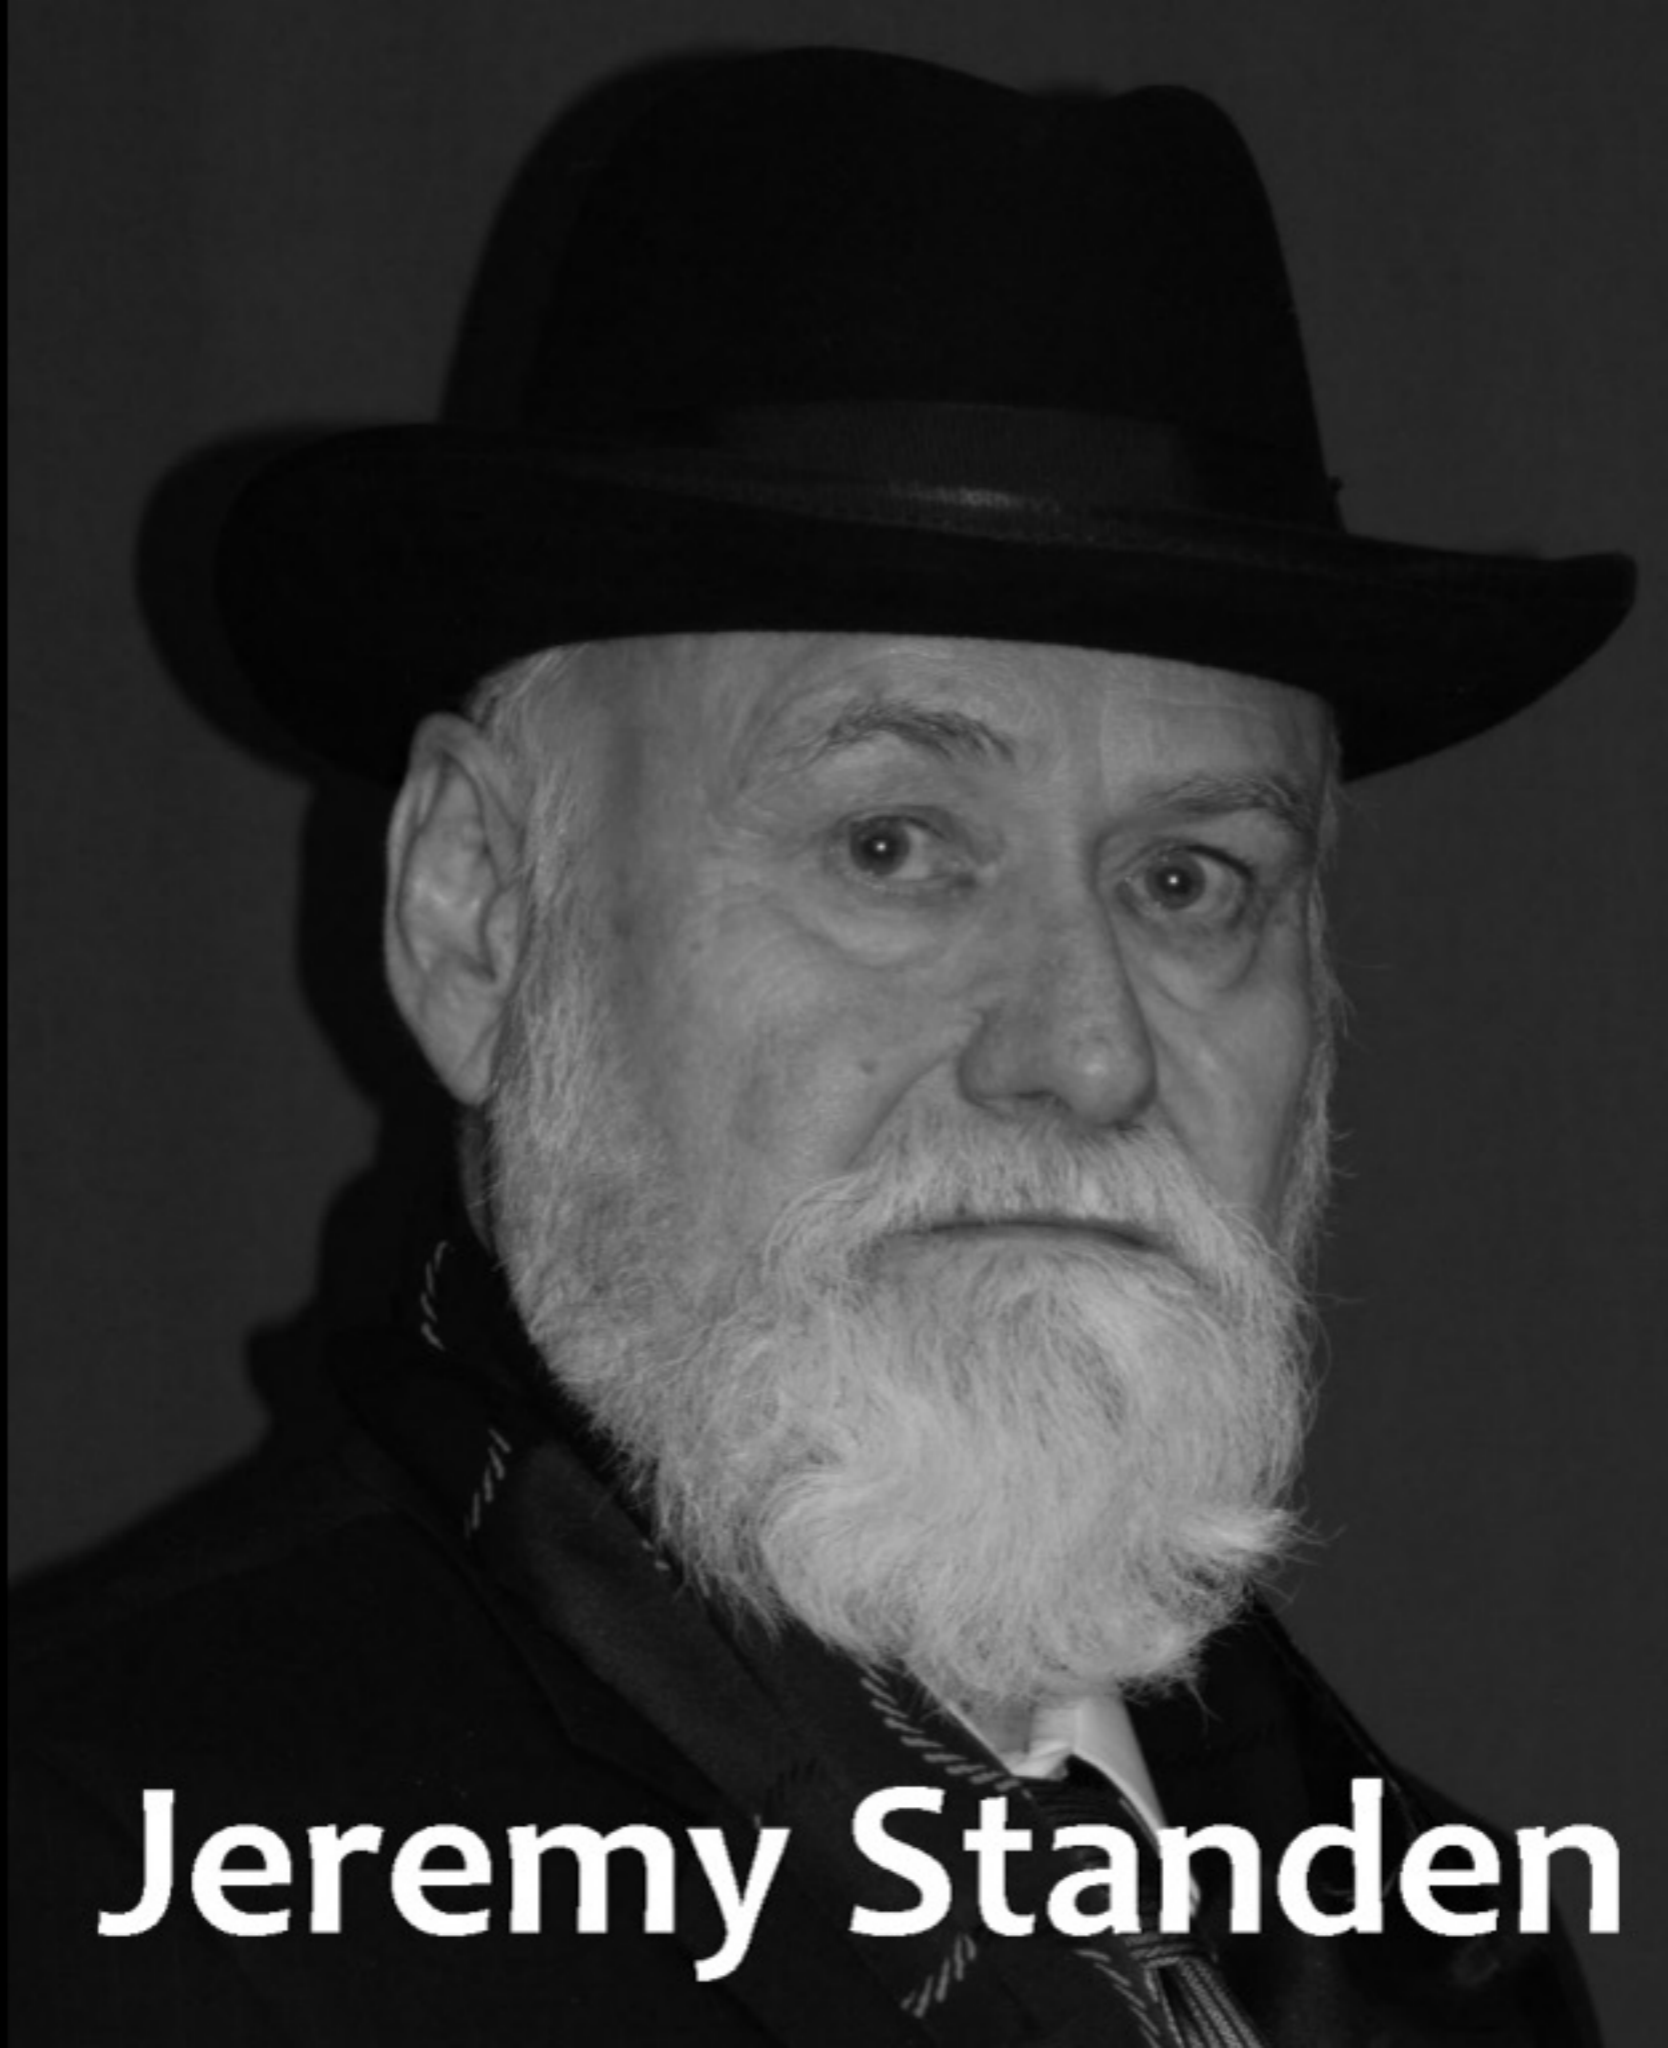

A SHAYNA MAIDEL

by Barbara Lebow

Rose.....Stephanie Brisky

Mordechai.....Jeremy Standen

Lucia.....Heather Mahaffie

Duvid.....Scott Biane

Hana.....Genie Coe/Debbie Biane

Mama.....Henni Elliott

Prologue father.....John O'Neill

Prologue mother...Leona Robertson

DIRECTOR

Vangi Demaster

A black and white portrait of a woman with dark, wavy hair and bangs, smiling warmly. She is wearing a plaid shirt and a pearl earring. The background is a dark, neutral color.

Stephanie Brisky

Jeremy Standen

HEATHER MAHAFFIE

A black and white portrait of a man with a beard and glasses, wearing a white Reebok baseball cap. The cap features a Reebok logo on the front and the brand name on the side. The man is smiling slightly and looking directly at the camera. The background is dark and out of focus.

Scott Biane

Genie Coe

HENNI ELLIOTT

John O'Neill

Leona Robertson

A black and white portrait of an elderly woman with short, curly hair and glasses. She is looking slightly to the left of the camera. The background is dark. The name "Vangi DeMaster" is overlaid in white text at the bottom of the image.