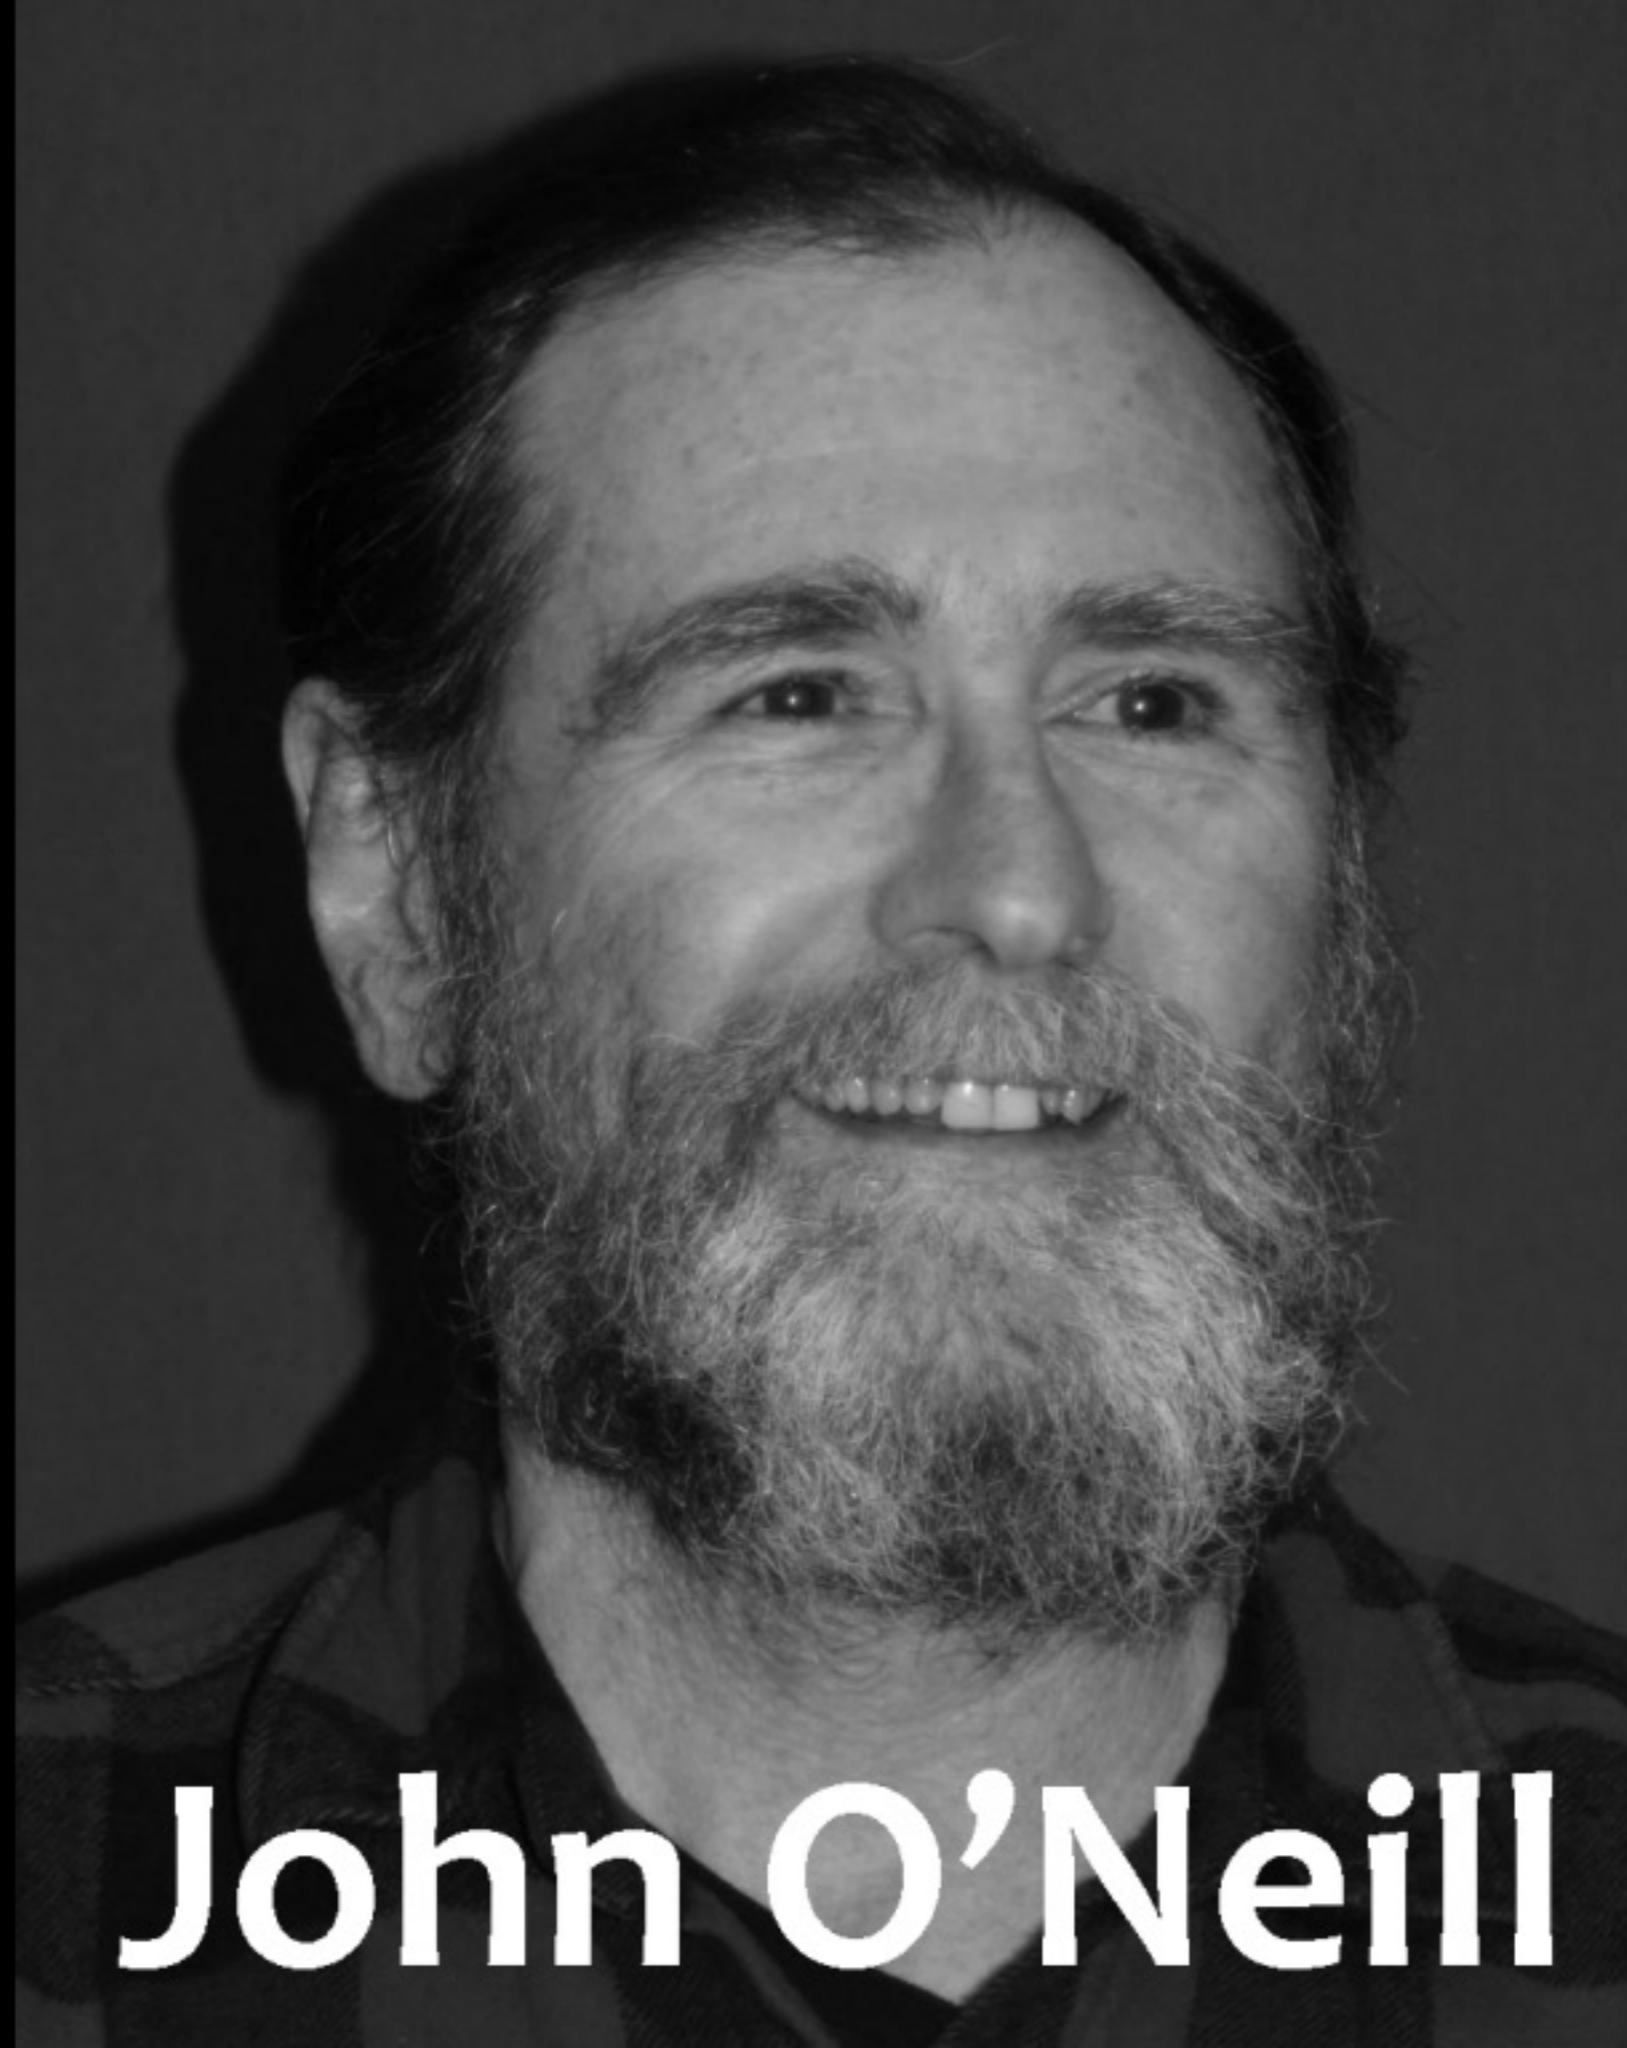

Prologue father.....John O'Neill

Prologue mother...Leona Robertson

DIRECTOR

Vangi Demaster

A black and white portrait of a woman with dark, wavy hair and bangs, smiling warmly. She is wearing a plaid shirt and a pearl earring. The background is a dark, neutral color.

Stephanie Brisky

Jeremy Standen

HEATHER MAHAFFIE

A black and white portrait of a man with a beard and glasses, wearing a white Reebok baseball cap. The cap features a Reebok logo on the front and the brand name on the side. The man is smiling slightly and looking directly at the camera. The background is dark and out of focus.

Scott Biane

Genie Coe

HENNI ELLIOTT

John O'Neill

Leona Robertson

A black and white portrait of an elderly woman with short, curly hair and glasses. She is looking slightly to the left of the camera. The background is dark. The name "Vangi DeMaster" is overlaid in white text at the bottom of the image.